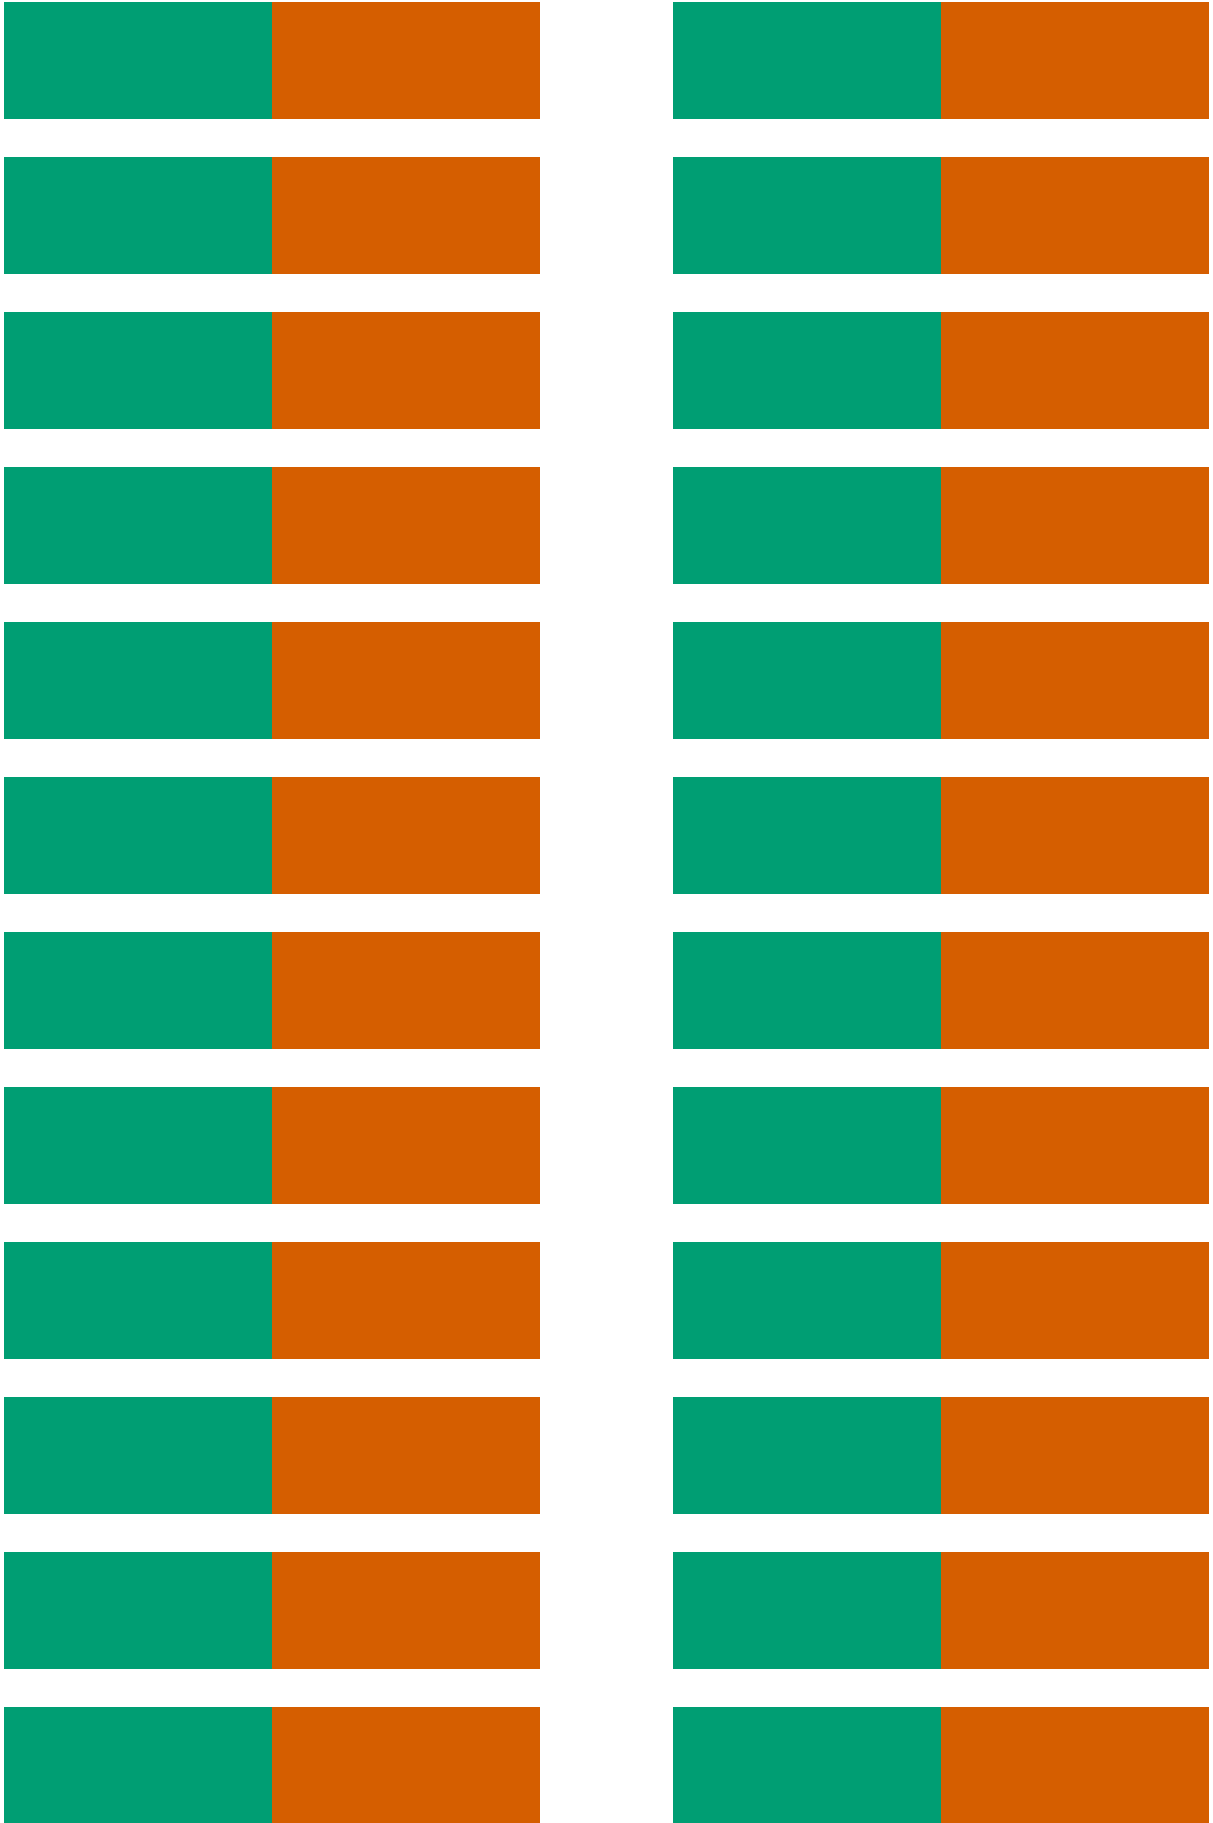

Thonus Fast Escape®

EMERGENCY EXIT COLOR CODES FOR THE COLOR BLIND

OPEN

CLOSED / UNLOCKED / MANUAL OPENING IN CASE OF EMERGENCY

CLOSED / ELECTRICAL OPENING IN CASE OF EMERGENCY

CLOSED / MECHANICALLY LOCKED / KEY NECESSARY

CLOSED / MECHANICALLY AND ELECTRICALLY LOCKED / KEY NECESSARY

OUT OF ORDER / BLOCKED

EMERGENCY EXIT COLOR CODES FOR THE COLOR BLIND

Colors used	240,228,66	Yellow
RGB (0-255)	213,94,0	Vermilion
	0,158,115	Bluish Green

EMERGENCY EXIT COLOR CODES FOR THE COLOR BLIND

EMERGENCY EXIT COLOR CODES FOR THE COLOR BLIND

EMERGENCY EXIT COLOR CODES FOR THE COLOR BLIND

EMERGENCY EXIT COLOR CODES FOR THE COLOR BLIND

EMERGENCY EXIT COLOR CODES FOR THE COLOR BLIND

EMERGENCY EXIT COLOR CODES FOR THE COLOR BLIND