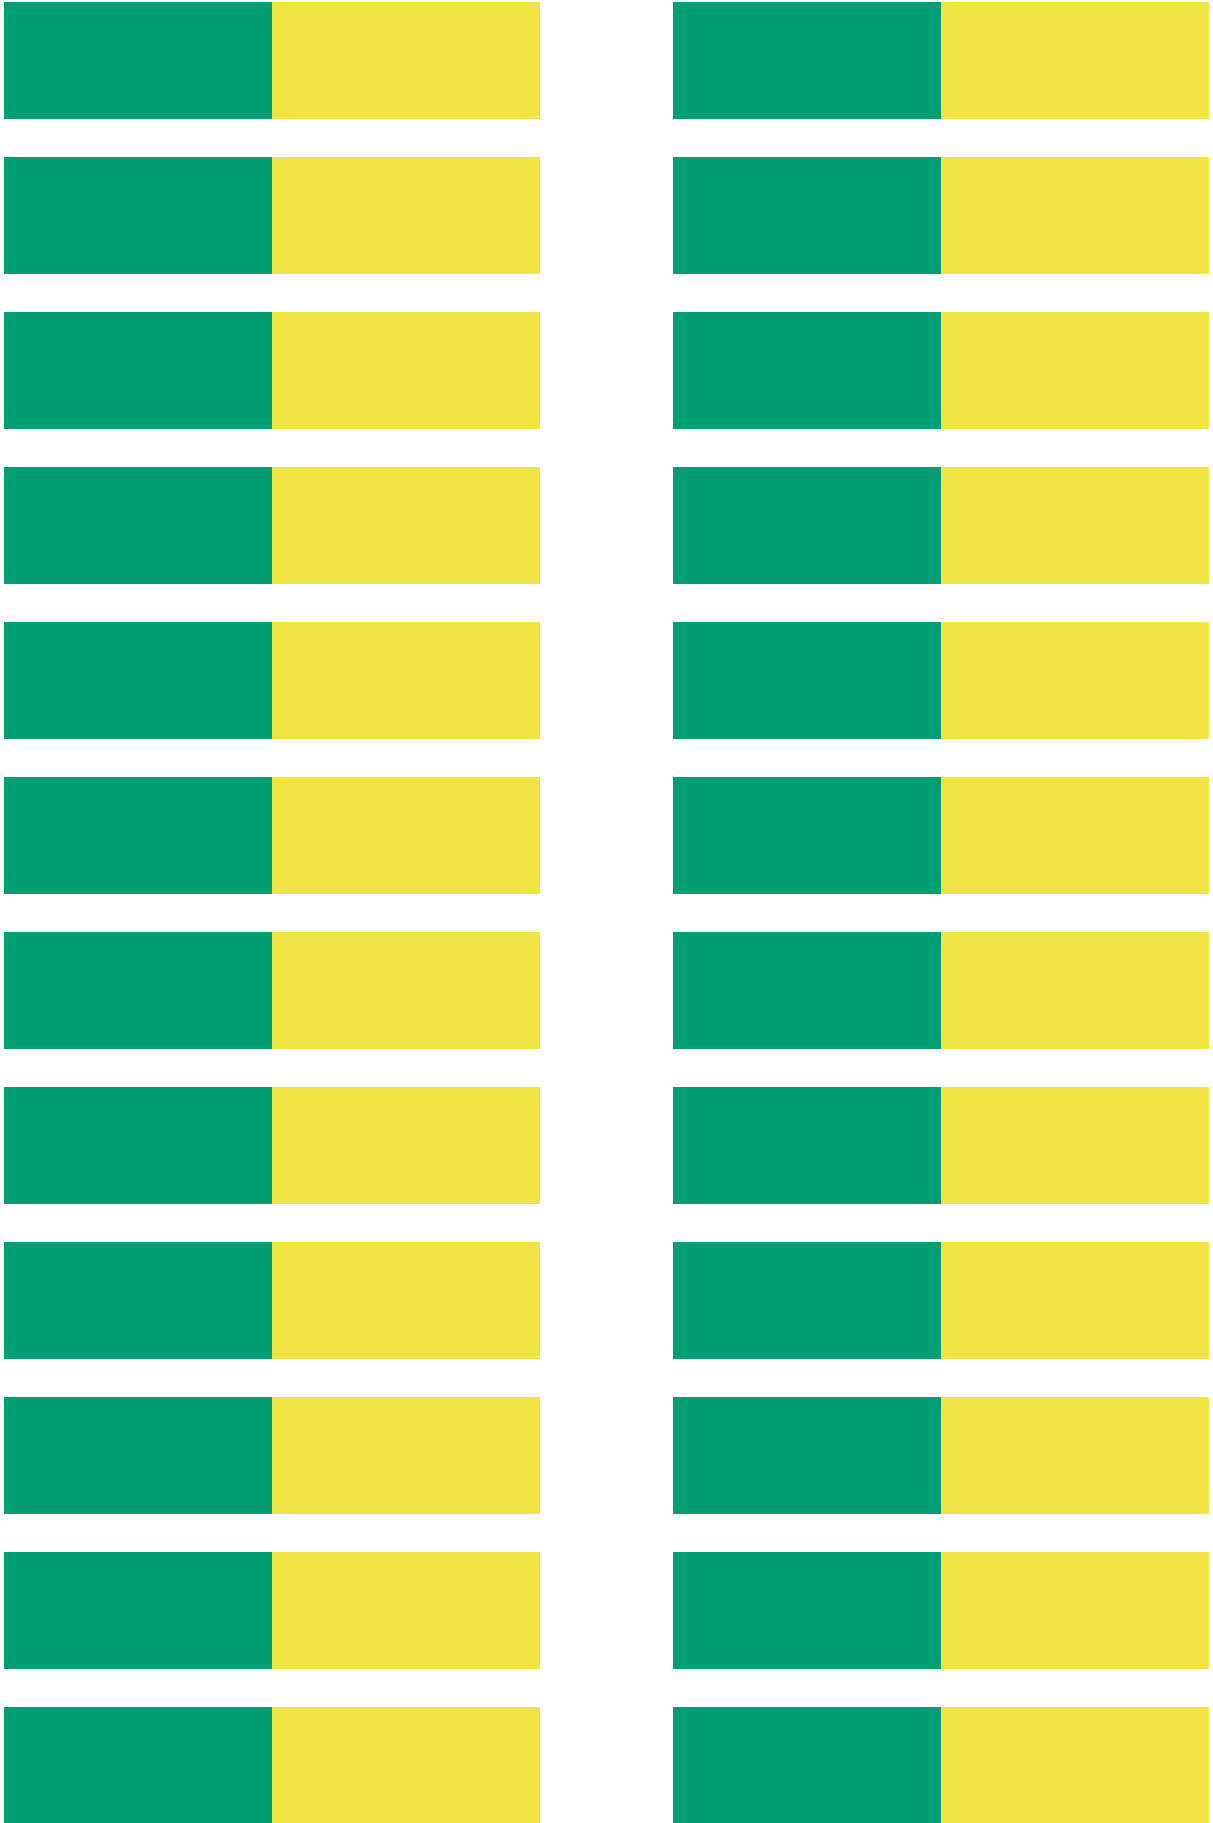

Thonus Fast Escape®

EMERGENCY EXIT COLOR CODES FOR THE COLOR BLIND

OPEN

CLOSED / UNLOCKED / MANUAL OPENING IN CASE OF EMERGENCY

CLOSED / ELECTRICAL OPENING IN CASE OF EMERGENCY

CLOSED / MECHANICALLY LOCKED / KEY NECESSARY

CLOSED / MECHANICALLY AND ELECTRICALLY LOCKED / KEY NECESSARY

OUT OF ORDER / BLOCKED

EMERGENCY EXIT COLOR CODES FOR THE COLOR BLIND

Colors used	240,228,66	Yellow
RGB (0-255)	213,94,0	Vermilion
	0,158,115	Bluish Green

EMERGENCY EXIT COLOR CODES FOR THE COLOR BLIND

EMERGENCY EXIT COLOR CODES FOR THE COLOR BLIND

EMERGENCY EXIT COLOR CODES FOR THE COLOR BLIND

EMERGENCY EXIT COLOR CODES FOR THE COLOR BLIND

EMERGENCY EXIT COLOR CODES FOR THE COLOR BLIND

EMERGENCY EXIT COLOR CODES FOR THE COLOR BLIND